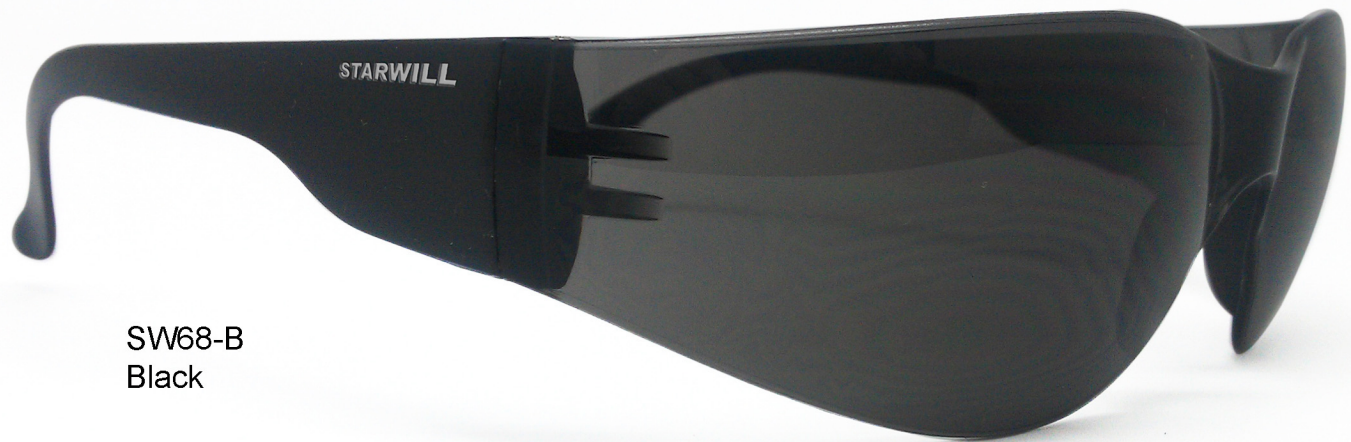

# STARWILL SW68 SAFETY GOGGLE

**ANSI**  
American National Standards Institute

SW68-B  
Black

SW68-C  
Clear